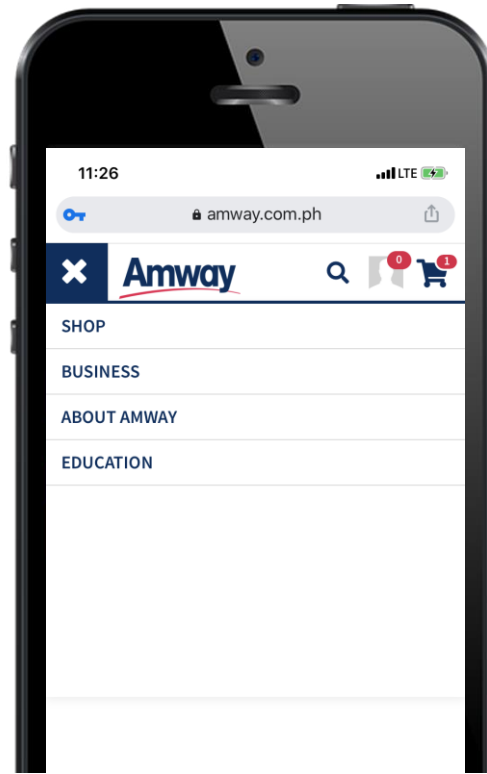

HOW TO ACCESS ONLINE COURSES

1

LOG ON TO
WWW.AMWAY.COM.PH

2

CLICK
“**EDUCATION**”

3

CLICK
“**ONLINE TRAINING**”

4