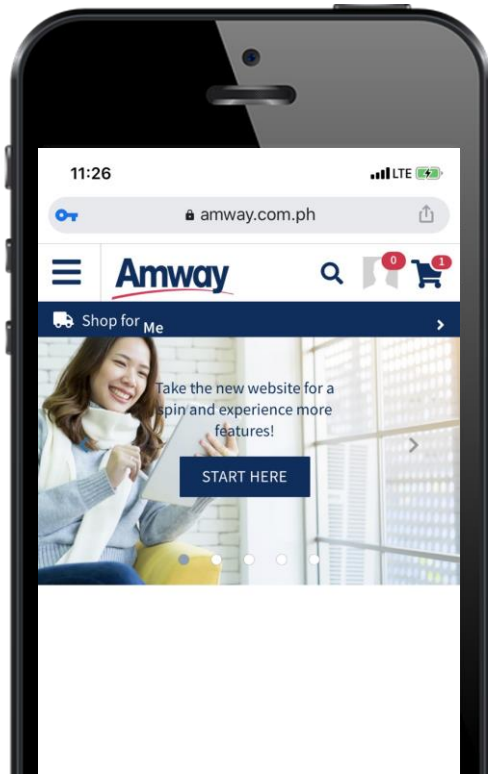

HOW TO ACCESS ONLINE COURSES

1

LOG ON TO
WWW.AMWAY.COM.PH