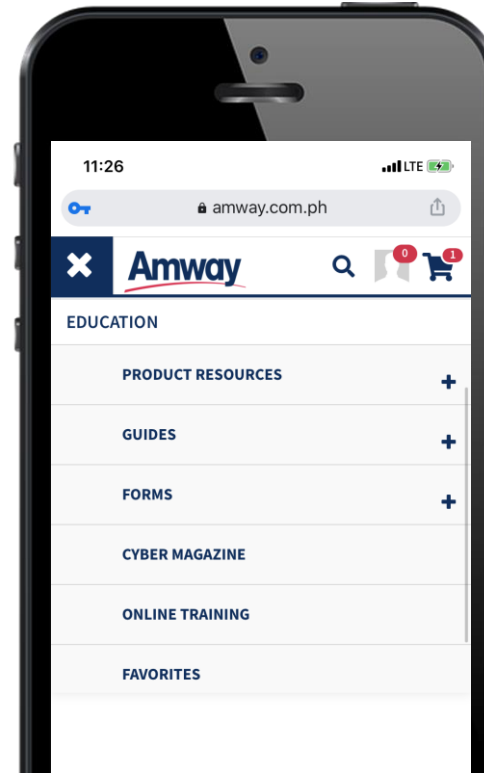

HOW TO ACCESS ONLINE COURSES

1

LOG ON TO
WWW.AMWAY.COM.PH

2

CLICK
“**EDUCATION**”

3

CLICK
“**ONLINE TRAINING**”

4

SEARCH FOR
DESIRED COURSE