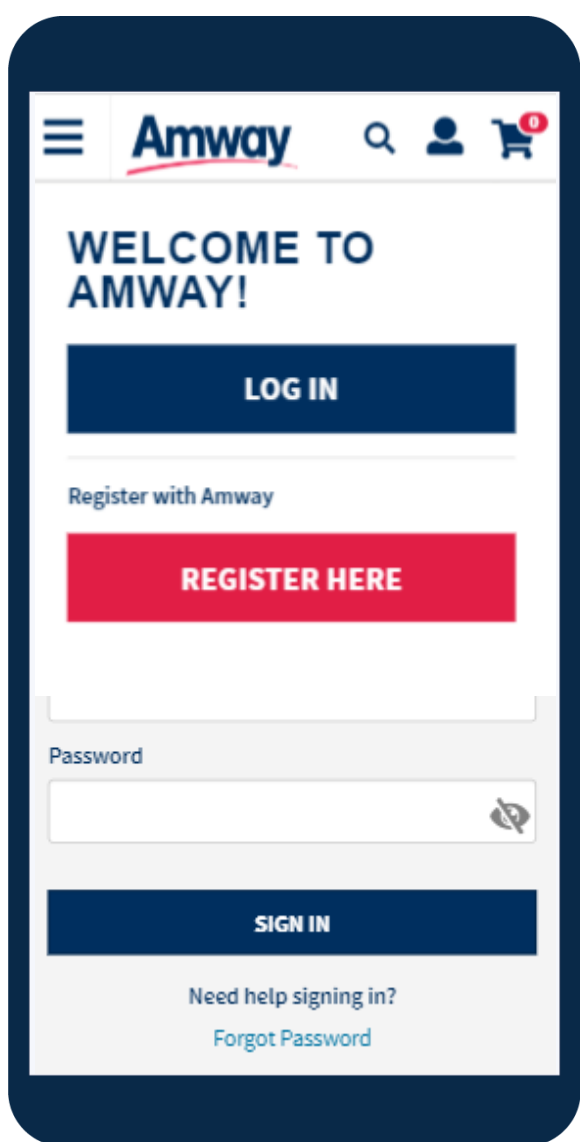

Easy steps To Access Online Courses

1. Log on to
www.amway.com.ph

2. Click the **Education** Dashboard to show submenus, look for **Online Training** submenu

3. Clicking **Online Training** redirects to the Learning Management System portal