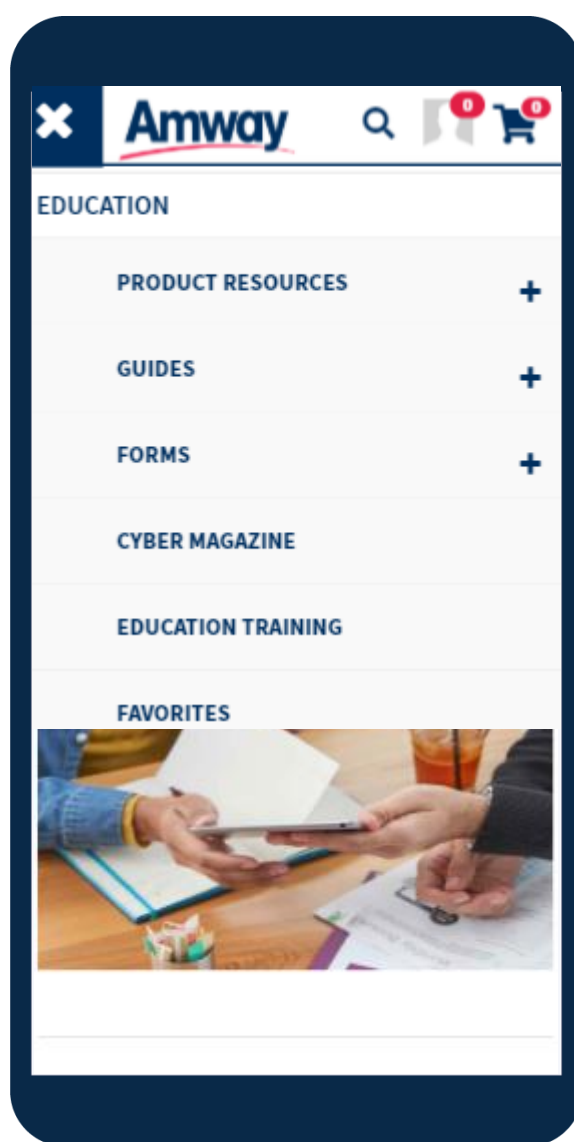

Easy steps To Access Online Courses

1. Log on to
www.amway.com.ph

2. Click the **Education** Dashboard to show submenus, look for **Online Training** submenu

3. Clicking **Online Training** redirects to the Learning Management System portal