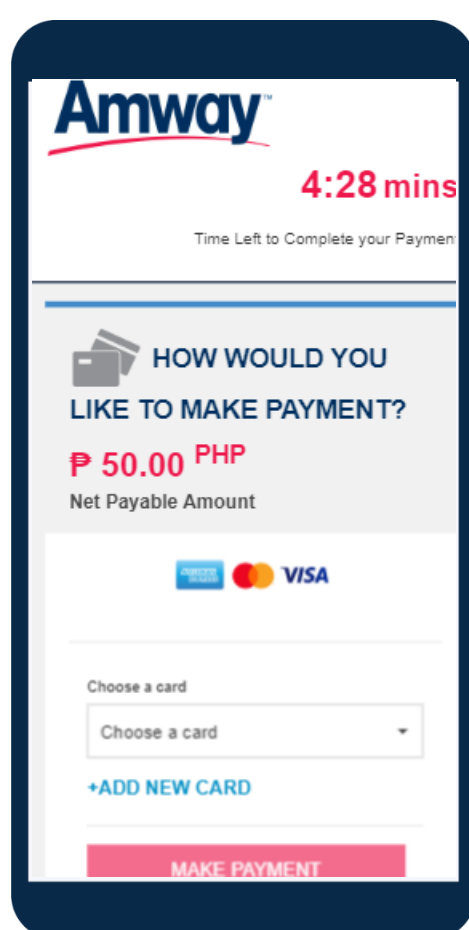

Easy steps to Convert to ABO

1. Tap the **My Account** icon to expand submenu

3. Tap **Account Information** to expand and click **Convert**

4. Expand **Convert** to view conversion details

5. Select **Payment Mode** and **Confirm Payment**