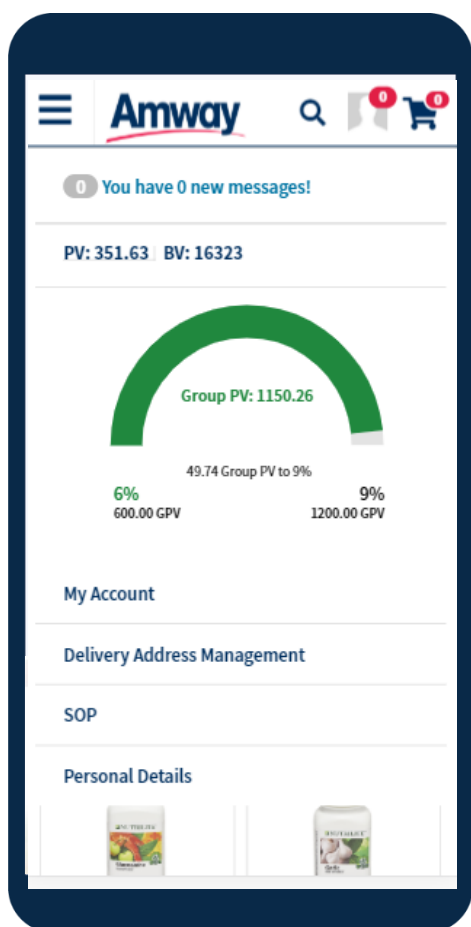

Easy steps to Convert to ABO

1. Tap the **My Account** icon to expand submenu

3. Tap **Account Information** to expand and click **Convert**

4. Expand **Convert** to view conversion details

5. Select **Payment Mode** and **Confirm Payment**