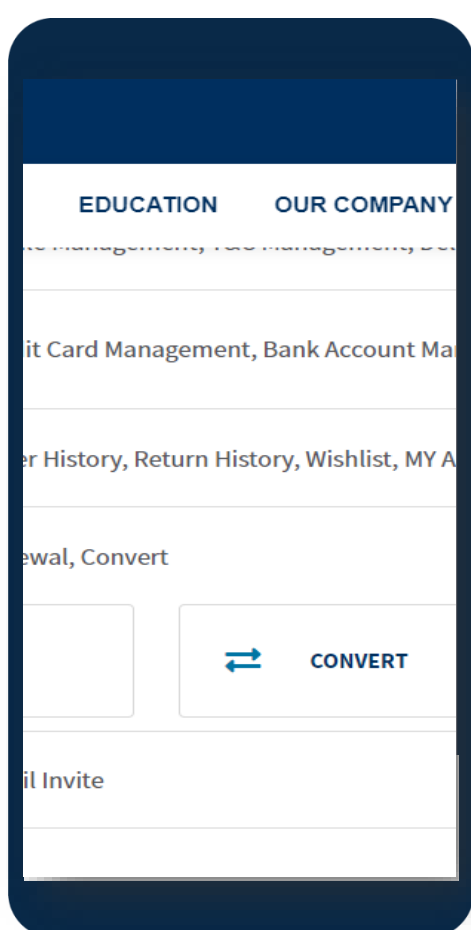

Easy steps to Convert to ABO

1. Tap the **My Account** icon to expand submenu

3. Tap **Account Information** to expand and click **Convert**

4. Expand **Convert** to view conversion details

5. Select **Payment Mode** and **Confirm Payment**