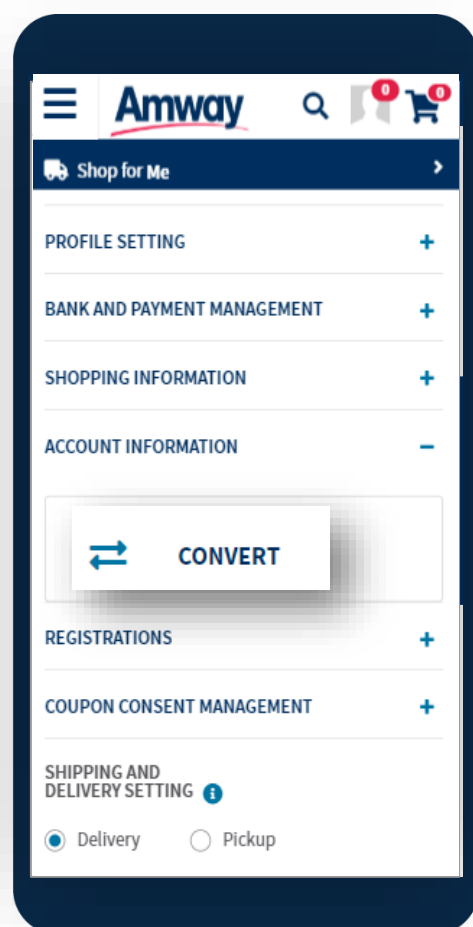

Easy steps to Convert to ABO

1. Tap the **My Account** icon to expand submenu

3. Tap **Account Information** to expand and click **Convert**

4. Expand **Convert** to view conversion details

5. Select **Payment Mode** and **Confirm Payment**