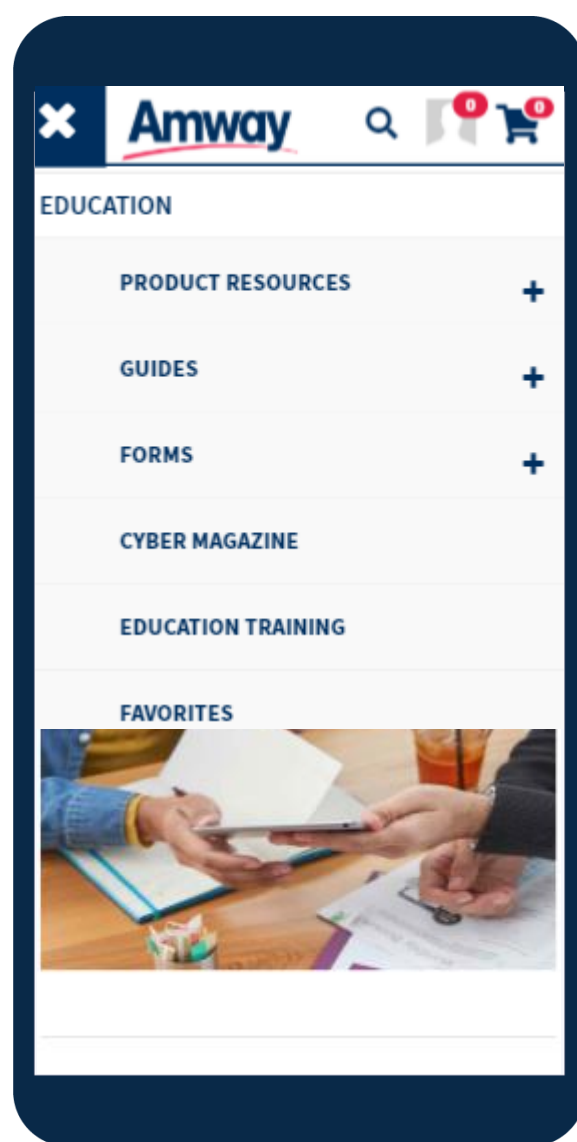

Easy steps To Access Online Courses

1. Log on to
www.amway.com.ph

2. Click the **Education**
Dashboard to show
submenus, look for
Online Training
submenu

3. Clicking **Online Training** redirects to the Learning Management System portal