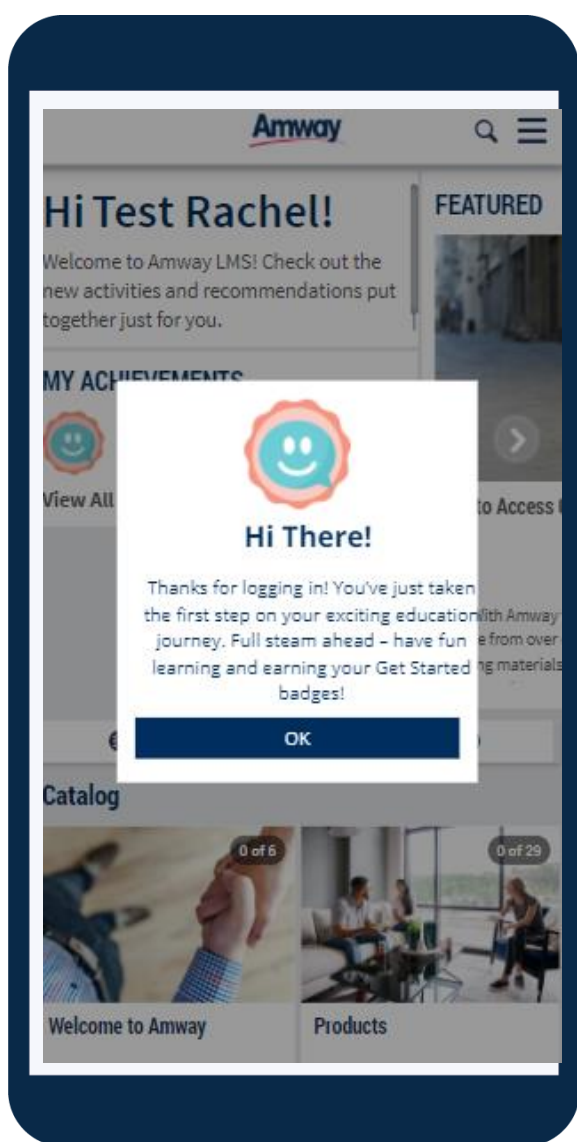

Easy steps To Access Online Courses

1. Log on to
www.amway.com.ph

2. Click the **Education**
Dashboard to show
submenus, look for
Online Training
submenu

3. Clicking **Online Training** redirects to the Learning Management System portal