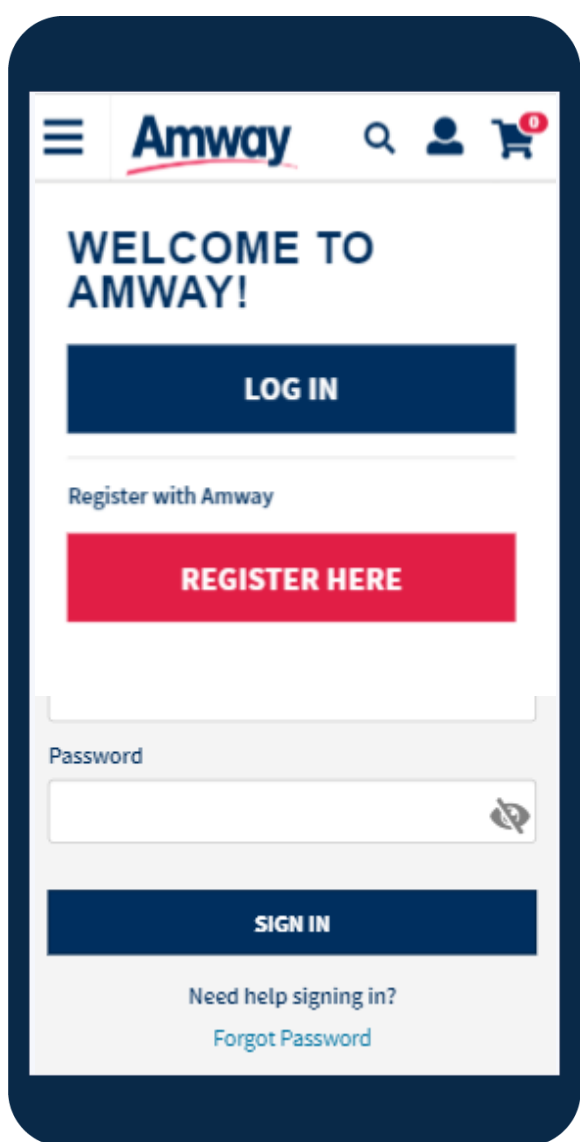

Easy steps To Access Online Courses

1. Log on to
www.amway.com.ph

2. Click the **Education**
Dashboard to show
submenus, look for
Online Training
submenu

3. Clicking **Online Training** redirects to the Learning Management System portal